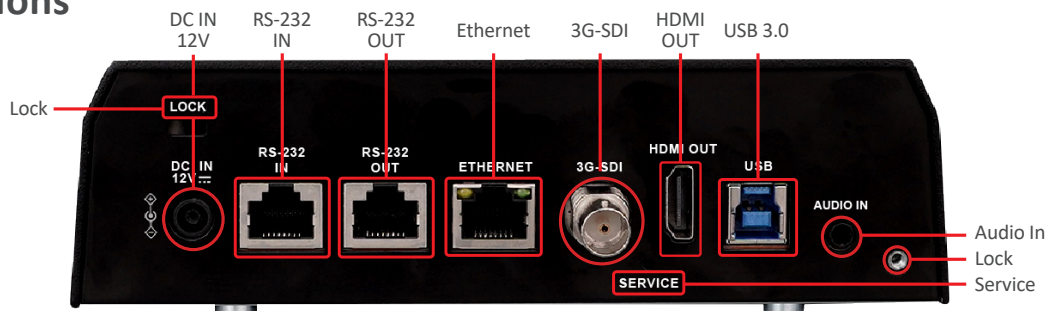

* Digital Zoom only works with HDMI/SDI at 1080p/720p resolution

Pan & Tilt	
Panning Angle	+170 ~ -170°
Panning Speed	0.1°~100°/sec
Tilting Angle	+90 ~ -30°
Tilting Speed	0.1°~ 60°/sec
Preset Positions	256
Output	
HDMI/3G-SDI	2160p 60 / 1080p 60
IP Stream	PTZ Camera Stream 1 : 2160p 60 fps Stream 2 : 720p 30 fps Panoramic Camera : 2160p 60fps
IP Compression	H.264 / HEVC(H.265)
USB Output	2160p30
USB Compression	H.265(HEVC) / H.264 / MJPEG / YUV2 / NV12
Network	
IP Protocol	RTSP / RTMP / RTMPS / SRT
PoE	PoE+ (IEEE802.3at)
Audio	
Audio Input	Line In
Audio Output	Ethernet / USB / HDMI / SDI
Audio Compression Format	AAC / PCM
Camera Control	
Interface	RS-232 / Ethernet / USB / Remote
Protocol	VISCA / ONVIF
UVC	Yes
UAC	Yes
General	
DC In	12V +/- 20%
Power consumption	PoE: 26W DC In: 25W
Body Color	Black / White
Weight	4.4 lbs (2 kg)
Dimension	6.9" x 7.8" x 7.3" (174 x 197 x 187 mm)

I/O Connections

Lumens®

Lumens Integration, Inc.
4116 Clipper Court
Fremont, CA, 94538
Phone: +1-866-600-0988
Fax: +1-510-252-1389

Lumens Europe
De Nayerstraat 17 9470
Denderleeuw Belgium
Phone: +32-473-58-38-95
Fax: +32-2-452-76-00

www.MyLumens.com