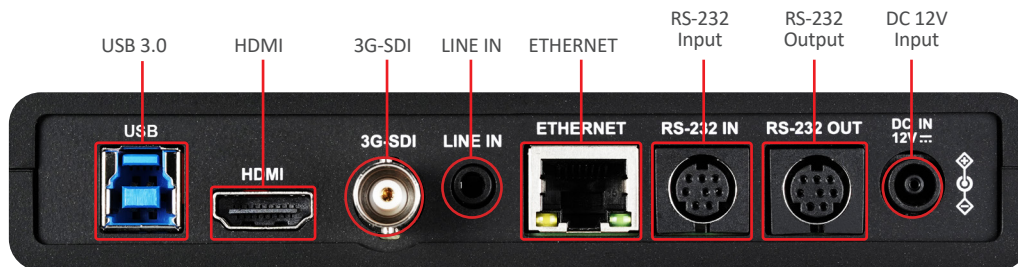

Output	
HDMI / 3G-SDI	1080p60
IP Stream	Triple Streaming Structure: First : H.264 1080p60 Second : H.264 720p30 Webpage : H.264 720p30
IP Compression	H.264
USB Output	*1080p60
USB Compression	MJPEG
Network	
IP Protocol	RTSP / RTMP / RTMPS/ *SRT
PoE	Yes (IEEE802.3af)
Audio	
Input	Line In / *Mic In
Output	Ethernet / USB 3.0 / *HDMI / *SDI
Compression Format	USB : PCM
Camera Control	
Interface	RS-232 / Ethernet / USB 3.0
Protocol	VISCA / VISCAIP/ *ONVIF
UVC	1.1
UAC	Yes
General	
DC In	12V +/- 20%
Power Consumption	PoE: 9W DC In: 8W
Body Color	Black / White
Weight	3.1 lbs (1.4 kg)
Dimensions (W x H x D)	7.48" x 7.28" x 5.12" (190 x 185 x 138 mm)

*Only available on new hardware V1 version. Contact Lumens for the detail should you need any assistance.

I/O Connections

Lumens®

Lumens Integration, Inc.
4116 Clipper Court
Fremont, CA, 94538
Phone: +1-866-600-0988
Fax: +1-510-252-1389

Lumens Europe
De Nayerstraat 17 9470
Denderleeuw Belgium
Phone : +32-473-58-38-95
Fax : +32-2-452-76-00

www.MyLumens.com