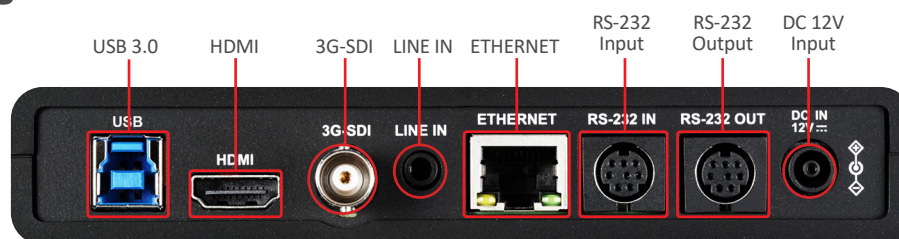

I/O Connections

Lumens®

Lumens Integration, Inc.
4116 Clipper Court
Fremont, CA, 94538
Phone: +1-866-600-0988
Fax: +1-510-252-1389

Lumens Europe
De Nayerstraat 17 9470
Denderleeuw Belgium
Phone : +32-473-58-38-95
Fax : +32-2-452-76-00

www.MyLumens.com