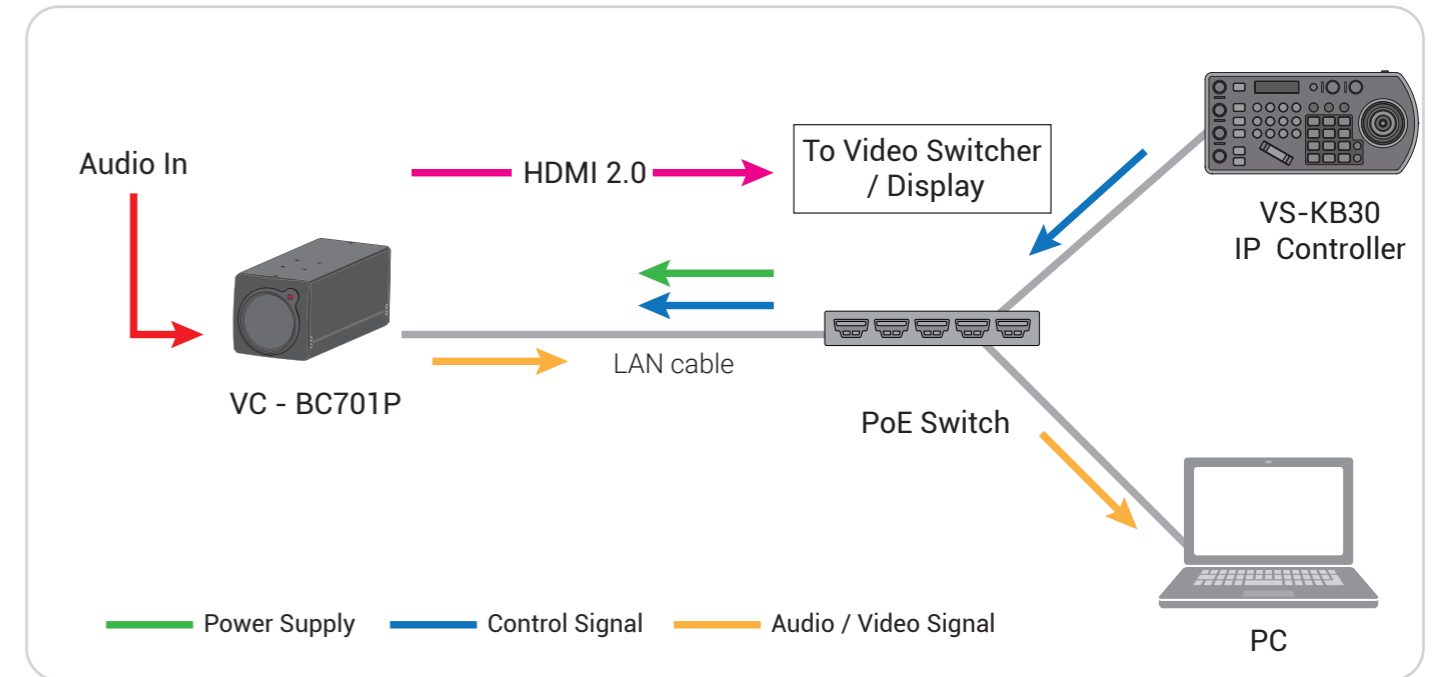

Single Camera Connection