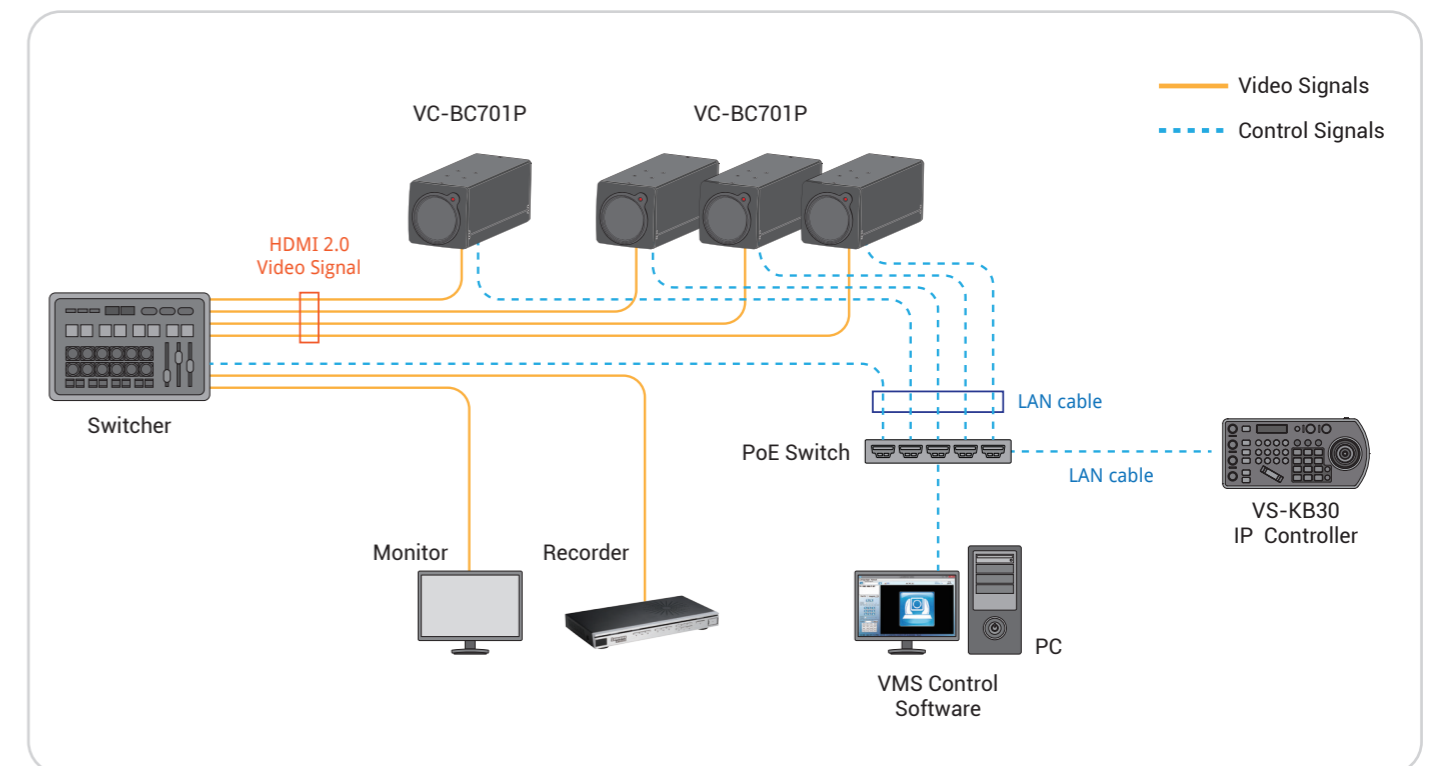

Multi-Camera Connection

Lumens
We Make Your Job Easier
www.MyLumens.com

Lumens Integration, Inc.
4116 Clipper Court
Fremont, CA, 94538
Phone: +1-866-600-0988
Fax: +1-510-252-1389

Lumens Europe
De Nayerstraat 17 9470
Denderleeuw Belgium
Phone: +32-473-58-38-95
Fax: +32-2-452-76-00