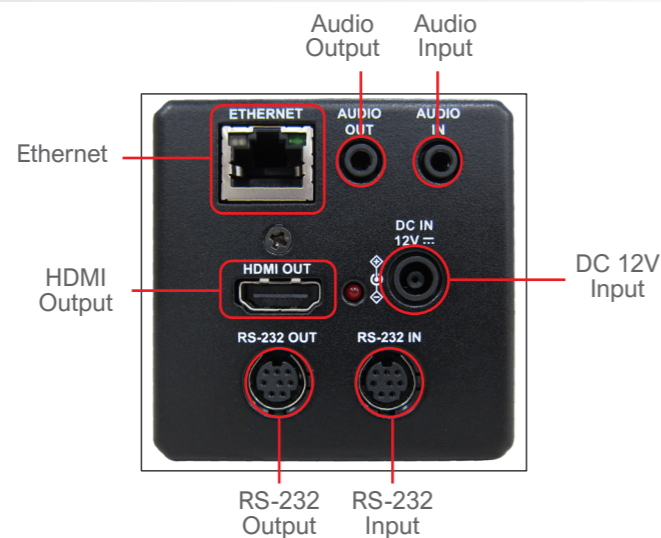

Product Specifications

Sensor	1/2.5" 8.57MP CMOS	WDR	Yes
Video Format	2160p :	3D NR	Yes
	60 / 59.94 / 50 / 30 / 29.97 / 25	Image Flip	Yes
	1080p :	Preset Positions	256
Video Output (HD) Interface	HDMI 2.0 / Ethernet	Multiple Video Stream	HEVC 4Kp 59.94 H.264 1080p 59.94 H.264 640x360p 29.97
		Optical Zoom	30x
Digital Zoom	12x	Audio Compression Format	G.711 / AAC
Horizontal Viewing Angle	68°	Control Interface	RS-232 / Ethernet
Vertical Viewing Angle	38.3°	Control Protocol	VISCA / PELCO D / ONVIF
Diagonal Viewing Angle	78°	Tally Light	Yes
Aperture	F1.6 ~ F3.4	PoE	PoE (IEEE802.3af)
Focal Length	4.6mm ~ 135mm	Video Stream	RTSP / RTMP / RTMPS / MPEG-TS / SRT
Shutter Speed	1/8 ~ 1/10,000 sec	Video Compression	HEVC(H.265)
Minimum Object Distance	1.5m (Wide / Tele)	Audio In	Line In / Mic In (Phone Jack 3.5mm x1)
Video S/N Ratio	> 50dB	Audio Out	Line Out (Phone Jack 3.5mm x1) Ethernet / HDMI
Minimum Illumination	0.1 lux (F1.6, 50IRE, 30fps)	DC In	12V +/- 20%
Focus System	Auto / Manual	Power Consumption	PoE : 10W DC In : 9W
Gain Control	Auto / Manual	Weight	2.2lbs (1 kg)
White Balance	Auto / Manual	Dimensions	6.7" x 2.6" x 2.6" (170 x 67 x 67 mm)
Exposure Control	Auto / Manual		

I/O CONNECTIONS