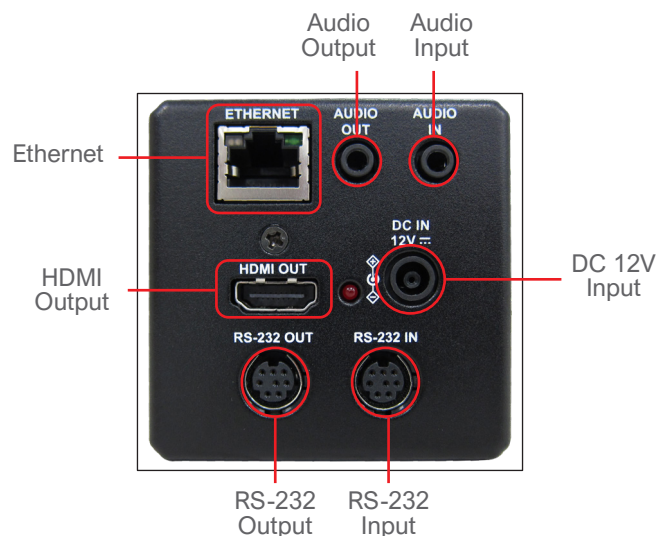

Product Specifications

Camera	
Sensor	1/2.5" 8.57 MP CMOS
Video Format	2160p : 60 / 59.94 / 50 / 30 / 29.97 / 25 1080p : 60 / 59.94 / 50 / 30 / 29.97 / 25 720p : 59.94 / 50 / 29.97 / 25 1080i : 60 / 59.94 / 50
Video Output Interface	HDMI 2.0 / Ethernet
Optical Zoom	30x
Digital Zoom	12x
Horizontal Viewing Angle	68°
Vertical Viewing Angle	38.3°
Diagonal Viewing Angle	78°
Aperture	F1.6 ~ F3.4
Focal Length	4.6mm ~ 135mm
Shutter Speed	1 ~ 1/10,000 sec
Minimum Object Distance	1.5m (Wide / Tele)
Video S/N Ratio	> 50dB
Minimum Illumination	0.1 lux (F1.6, 50IRE, 30fps)
Focus System	Auto / Manual / Smart AF
Gain Control	Auto / Manual
White Balance	Auto / Manual
Exposure Control	Auto / Manual / Smart AE
IQ Sync	Yes
WDR	Yes
3D NR	Yes
Image Flip	Yes
Tally Light	Yes
Preset Positions	256

Output	
HDMI	2160p59.94
IP Stream	HEVC 2160p 60fps H.264 1080p 60fps H.264 640x360 30fps
IP Compression	HEVC / H.264
Network	
IP Protocol	RTSP / RTMP / RTMPS / MPEG-TS / SRT
PoE	PoE (IEEE802.3af)
Audio	
Input	Line In / MIC In
Output	Ethernet / HDMI
Compression Format	G.711
Camera Control	
Interface	RS-232 / Ethernet
Protocol	VISCA / VISCAIP / PELCO D / ONVIF
General	
DC In	12V +/- 20%
Power Consumption	PoE: 10 W DC In: 9 W
Weight	2.2 lbs (1 kg)
Dimension	6.7" x 2.6" x 2.6" (170 x 67 x 67 mm)

I/O CONNECTIONS

Lumens®

Lumens Integration, Inc.
4116 Clipper Court
Fremont, CA, 94538
Phone: +1-866-600-0988
Fax: +1-510-252-1389

Lumens Europe
De Nayerstraat 17 9470
Denderleeuw Belgium
Phone : +32-473-58-38-95
Fax : +32-2-452-76-00

www.MyLumens.com