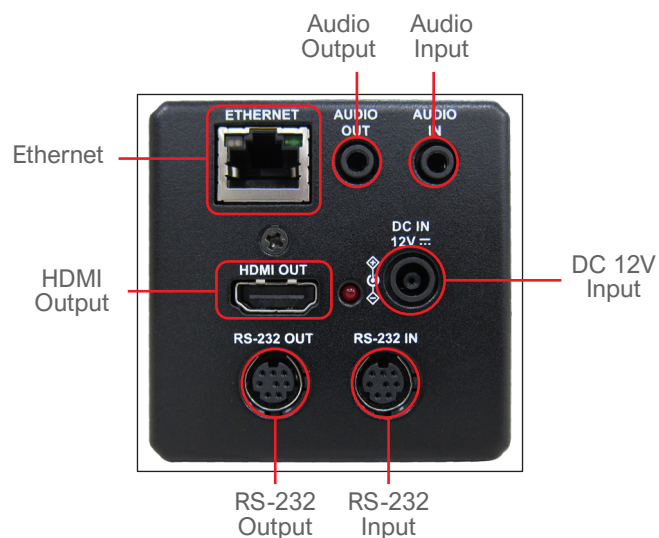

Product Specifications

Camera	
Sensor	1/2.5" 8.57 MP CMOS
Video Format	2160p : 60 / 59.94 / 50 / 30 / 29.97 / 25 1080p : 60 / 59.94 / 50 / 30 / 29.97 / 25 720p : 59.94 / 50 / 29.97 / 25 1080i : 60 / 59.94 / 50
Video Output Interface	HDMI 2.0 / Ethernet
Optical Zoom	30x
Digital Zoom	12x
Horizontal Viewing Angle	68°
Vertical Viewing Angle	38.3°
Diagonal Viewing Angle	78°
Aperture	F1.6 ~ F3.4
Focal Length	4.6mm ~ 135mm
Shutter Speed	1 ~ 1/10,000 sec
Minimum Object Distance	1.5m (Wide / Tele)
Video S/N Ratio	> 50dB
Minimum Illumination	0.1 lux (F1.6, 50IRE, 30fps)
Focus System	Auto / Manual / Smart AF
Gain Control	Auto / Manual
White Balance	Auto / Manual
Exposure Control	Auto / Manual
WDR	Yes
3D NR	Yes
Image Flip	Yes
Tally Light	Yes
Preset Positions	256

Output	
HDMI	2160p59.94
IP Stream	HEVC 2160p 60fps H.264 1080p 60fps H.264 640x360 30fps
IP Compression	HEVC / H.264
Network	
IP Protocol	RTSP / RTMP / RTMPS / MPEG-TS / SRT
PoE	PoE (IEEE802.3af)
Audio	
Input	Line In / MIC In
Output	Ethernet / HDMI
Compression Format	G.711
Camera Control	
Interface	RS-232 / Ethernet
Protocol	VISCA / VISCAIP / PELCO D / ONVIF
General	
DC In	12V +/- 20%
Power Consumption	PoE: 10 W DC In: 9 W
Weight	2.2 lbs (1 kg)
Dimension	6.7" x 2.6" x 2.6" (170 x 67 x 67 mm)

I/O CONNECTIONS

Lumens®

Lumens Integration, Inc.
4116 Clipper Court
Fremont, CA, 94538
Phone: +1-866-600-0988
Fax: +1-510-252-1389

Lumens Europe
De Nayerstraat 17 9470
Denderleeuw Belgium
Phone : +32-473-58-38-95
Fax : +32-2-452-76-00

www.MyLumens.com