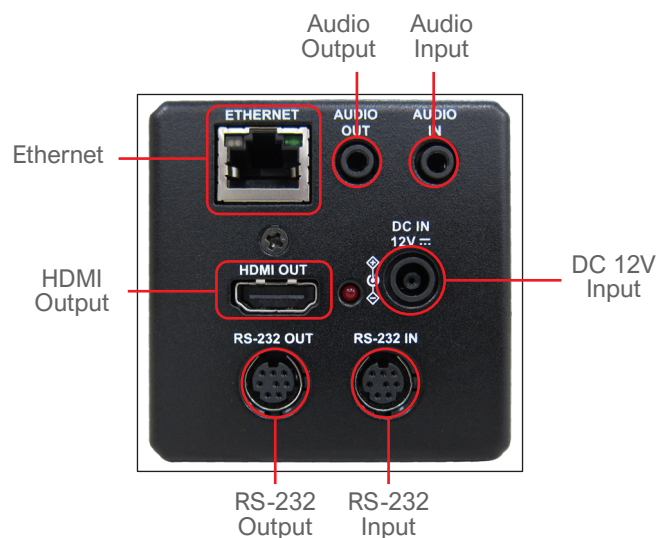

Product Specifications

Sensor	1/2.5" 8.57MP CMOS	Exposure Control	Auto / Manual
Video Format	2160p: 60 / 59.94 / 50 / 30 / 29.97 / 25 1080p: 60 / 59.94 / 50 / 30 / 29.97 / 25 1080i: 59.94 / 50 720p: 59.94 / 50	WDR	Yes
Video Output (HD) Interface	HDMI 2.0 / Ethernet	3D NR	Yes
Optical Zoom	30x	Image Flip	Yes
Digital Zoom	12x	Preset Positions	256
Horizontal Viewing Angle	68°	Multiple Video Stream	HEVC 4Kp 59.94 H.264 1080p 59.94 H.264 640x360p 29.97
Vertical Viewing Angle	38.3°	Audio Compression Format	G.711 / AAC
Diagonal Viewing Angle	78°	Control Interface	RS-232 / Ethernet
Aperture	F1.6 ~ F3.4	Control Protocol	VISCA / PELCO D / ONVIF
Focal Length	4.6mm ~ 135mm	Tally Light	Yes
Shutter Speed	1/8 ~ 1/10,000 sec	PoE	PoE (IEEE802.3af)
Minimum Object Distance	1.5m (Wide / Tele)	Video Stream	RTSP / RTMP / RTMPS / MPEG-TS / SRT
Video S/N Ratio	> 50dB	Video Compression	HEVC(H.265) / H.264
Minimum Illumination	0.1 lux (F1.6, 50IRE, 30fps)	Audio In	Line In / Mic In (Phone Jack 3.5mm x1)
Focus System	Auto / Manual	Audio Out	Line Out (Phone Jack 3.5mm x1) Ethernet / HDMI
Gain Control	Auto / Manual	DC In	12V +/- 20%
White Balance	Auto / Manual	Power Consumption	PoE : 10W DC In : 9W
		Weight	2.2lbs (1 kg)
		Dimensions	6.7" x 2.6" x 2.6" (170 x 67 x 67 mm)

I/O CONNECTIONS

Lumens®

www.MyLumens.com

Lumens Integration, Inc.
4116 Clipper Court
Fremont, CA, 94538
Phone: +1-866-600-0988
Fax: +1-510-252-1389

Lumens Europe
De Nayerstraat 17 9470
Denderleeuw Belgium
Phone: +32-473-58-38-95
Fax: +32-2-452-76-00