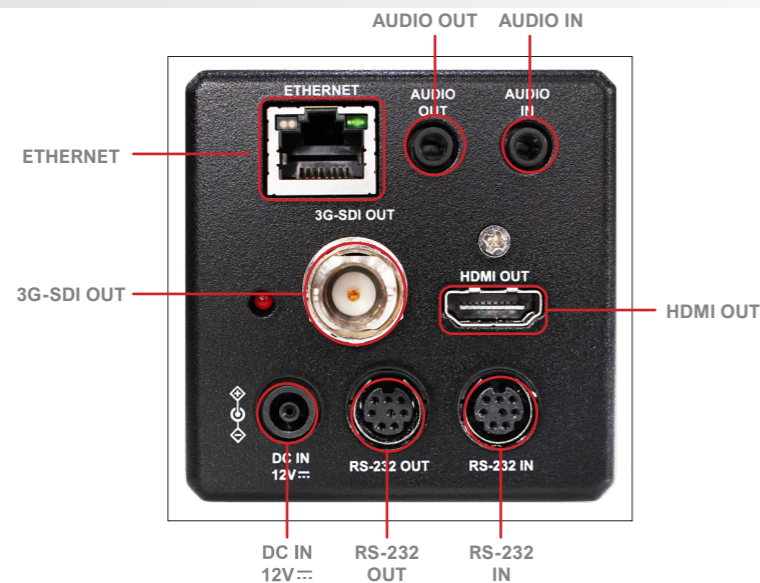

Product Specifications

Sensor	1/2.5" 8.57MP CMOS	Preset Positions	256
Video Format	1080p : 60 / 59.94 / 50 / 30 / 29.97 / 25 720p : 59.94 / 50	Multiple Video Stream	HEVC 1080p 59.94 H.264 1080p 59.94 H.264 640x360p 29.97
Video Output (HD) Interface	3G-SDI / HDMI / Ethernet	Audio Compression Format	G.711 / AAC
Optical Zoom	30x	Control Interface	RS-232 / Ethernet
Digital Zoom	12x	Control Protocol	VISCA / PELCO D / ONVIF
Horizontal Viewing Angle	68°	Tally Light	Yes
Vertical Viewing Angle	38.3°	PoE	PoE (IEEE802.3af)
Diagonal Viewing Angle	78°	Video Stream	RTSP / RTMP / RTMPS / MPEG-TS / SRT
Aperture	F1.6 ~ F3.4	Video Compression	HEVC(H.265) / H.264
Focal Length	4.6mm ~ 135mm	Audio In	Line In / Mic In (Phone Jack 3.5mm x1)
Shutter Speed	1/1 ~ 1/10,000 sec	Audio Out	Line Out (Phone Jack 3.5mm x1) Ethernet / SDI / HDMI
Minimum Object Distance	1.5m (Wide/Tele)	DC In	12V +/- 20%
Video S/N Ratio	> 50dB	Power Consumption	PoE : 10.5W DC In : 9.5W
Minimum Illumination	0.1 lux (F1.6, 50IRE, 30fps)	Weight	2.2lbs (1 kg)
Focus System	Auto / Manual	Dimensions	6.7" x 2.6" x 2.6" (170 x 67 x 67 mm)
Gain Control	Auto / Manual		
White Balance	Auto / Manual		
Exposure Control	Auto / Manual		
WDR	Yes		
3D NR	Yes		
Image Flip	Yes		

I/O CONNECTIONS