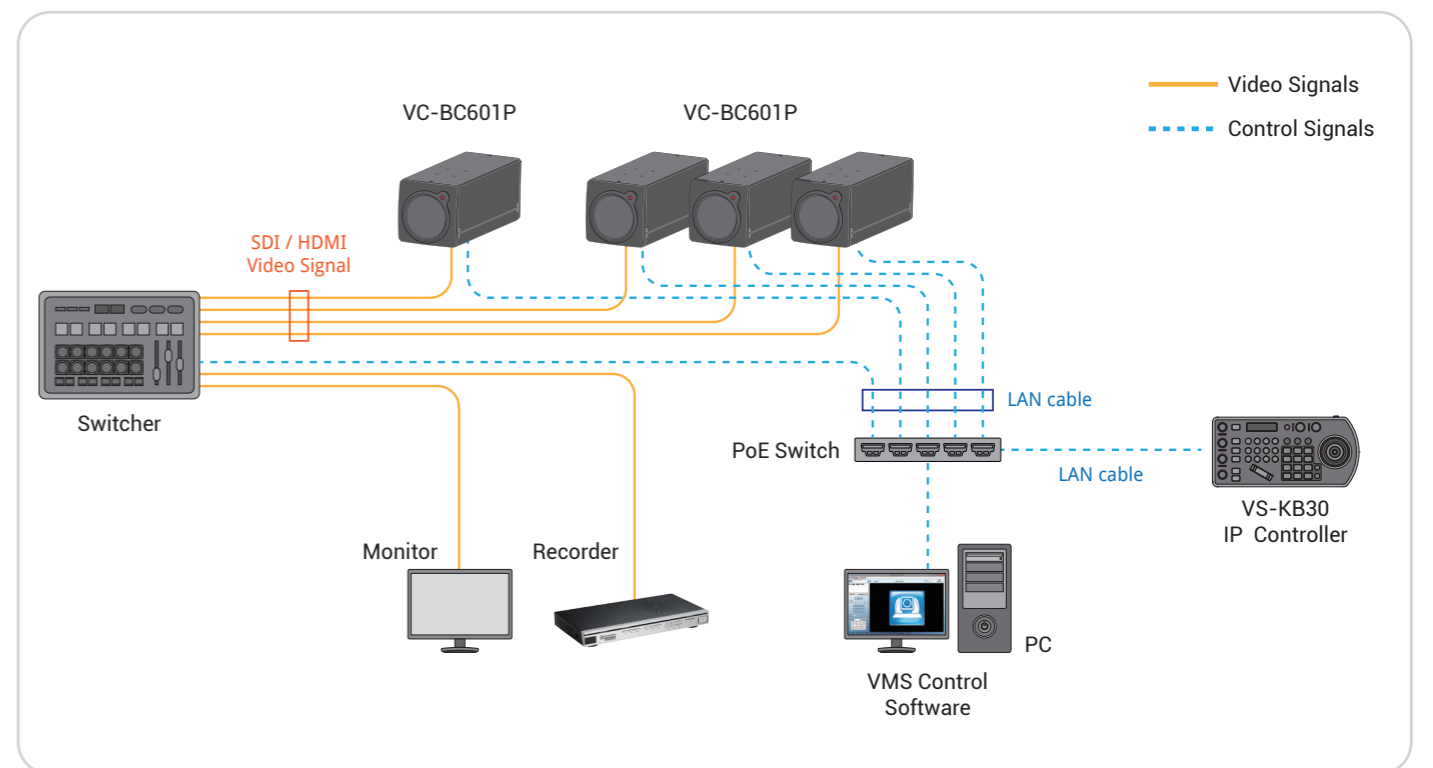

Multi-Camera Connection

Lumens
We Make Your Job Easier
www.MyLumens.com

Lumens Integration, Inc.
4116 Clipper Court Fremont,
CA, 94538
Phone: +1-866-600-0988
Fax: +1-510-252-1389

Lumens Europe
De Nayerstraat 17 9470
Denderleeuw Belgium
Phone: +32-473-58-38-95
Fax: +32-2-452-76-00