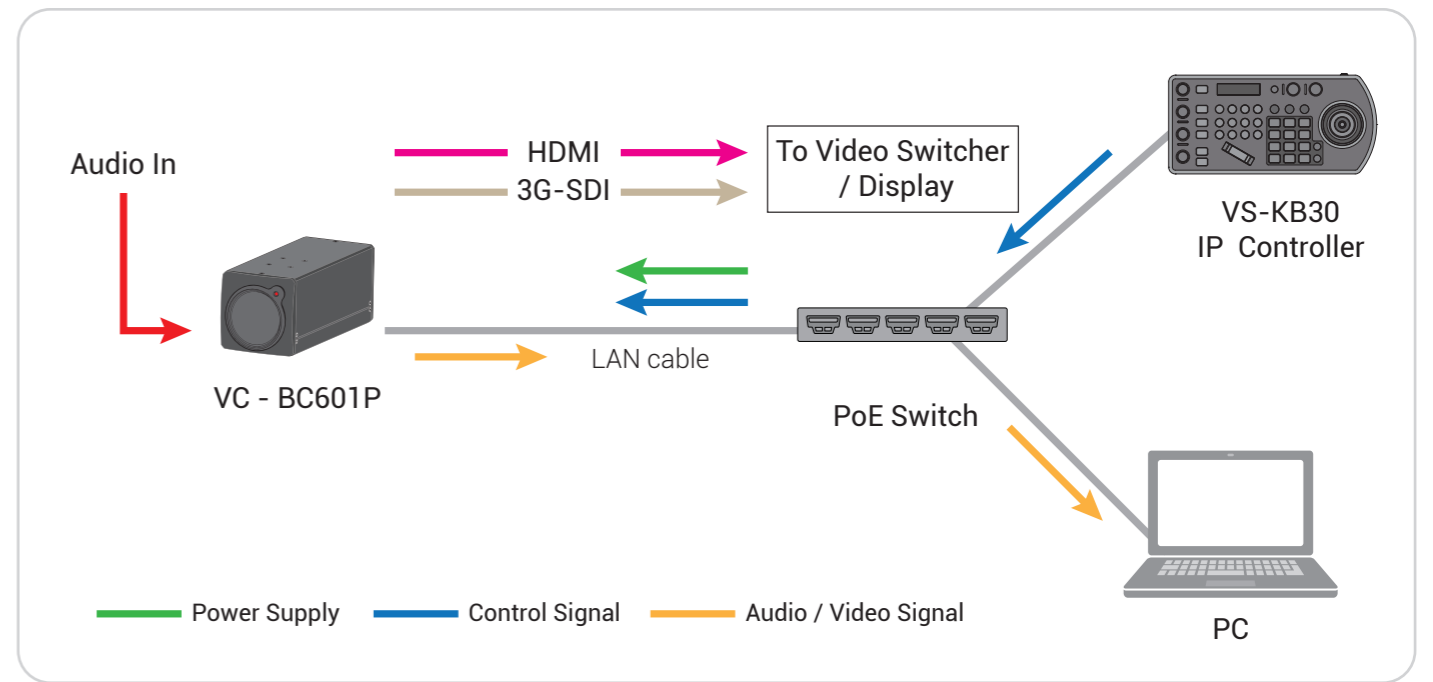

Single Camera Connection