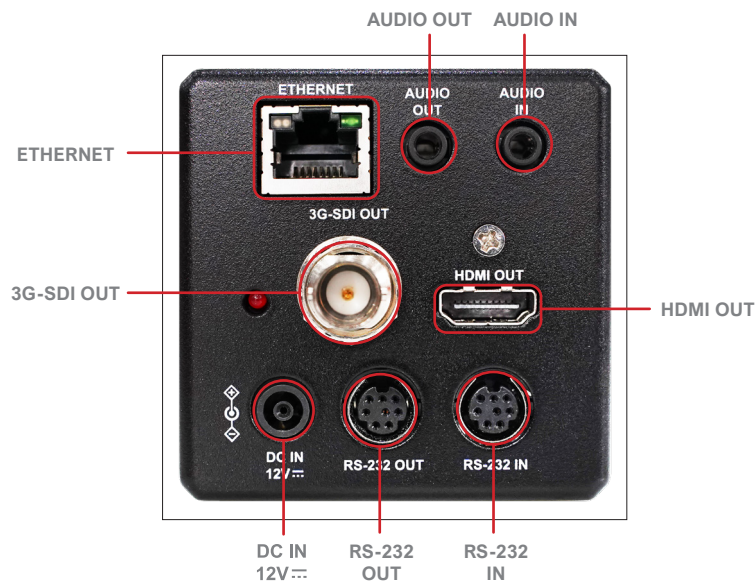

Product Specifications

Camera	
Sensor	1/2.5" 8.57 MP CMOS
Video Format	1080p : 60 / 59.94 / 50 / 30 / 29.97 / 25 720p : 59.94 / 50 / 29.97 / 25 1080i : 60 / 59.94 / 50
Video Output Interface	HDMI 2.0 / 3G-SDI / Ethernet
Optical Zoom	30x
Digital Zoom	12x
Horizontal Viewing Angle	68°
Vertical Viewing Angle	38.3°
Diagonal Viewing Angle	78°
Aperture	F1.6 ~ F3.4
Focal Length	4.6mm ~ 135mm
Shutter Speed	1/1 ~ 1/10,000 sec
Minimum Object Distance	1.5m (Wide / Tele)
Video S/N Ratio	> 50dB
Minimum Illumination	0.1 lux (F1.6, 50IRE, 30fps)
Focus System	Auto / Manual / Smart AF
Gain Control	Auto / Manual
White Balance	Auto / Manual
Exposure Control	Auto / Manual
WDR	Yes
3D NR	Yes
Image Flip	Yes
Tally Light	Yes
Preset Positions	256

Output	
HDMI / 3G-SDI	1080p 60fps
IP Stream	HEVC 1080p 60fps H.264 1080p 60fps H.264 640x360 30fps
IP Compression	HEVC / H.264
Network	
IP Protocol	RTSP / RTMP / RTMPS / MPEG-TS / SRT
PoE	PoE (IEEE802.3af)
Audio	
Input	Line In / MIC In
Output	Ethernet / HDMI
Compression Format	G.711
Camera Control	
Interface	RS-232 / Ethernet
Protocol	VISCA / VISCAIP / PELCO D / ONVIF
General	
DC In	12V +/- 20%
Power Consumption	PoE: 10.5 W DC In: 9.5 W
Weight	2.2 lbs (1 kg)
Dimension	7.4" x 2.6" x 2.6" (187 x 67 x 67 mm)

I/O CONNECTIONS

Lumens®

Lumens Integration, Inc.
4116 Clipper Court
Fremont, CA, 94538
Phone: +1-866-600-0988
Fax: +1-510-252-1389

Lumens Europe
De Nayerstraat 17 9470
Denderleeuw Belgium
Phone: +32-473-58-38-95
Fax: +32-2-452-76-00

www.MyLumens.com