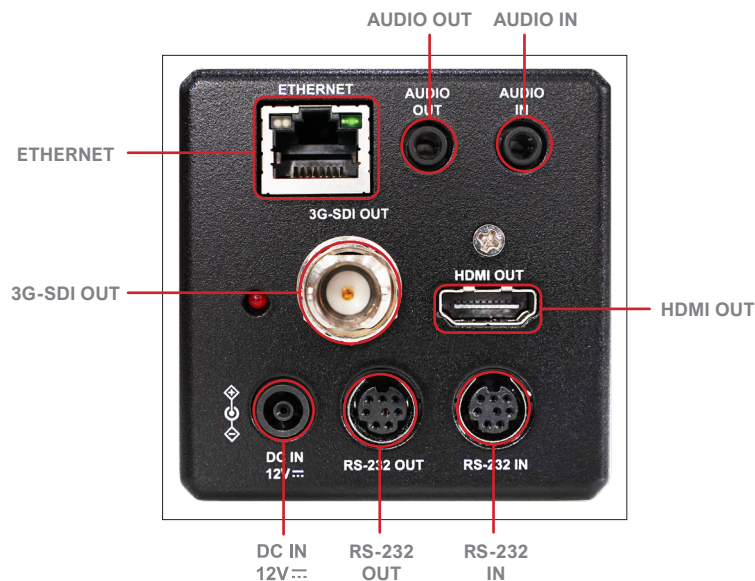

Product Specifications

Sensor	1/2.5" 8.57MP CMOS	Image Flip	Yes
Video Format	1080p: 60 / 59.94 / 50 / 30 / 29.97 / 25 1080i: 59.94 / 50 720p: 59.94 / 50	Preset Positions	256
Video Output (HD) Interface	3G-SDI / HDMI / Ethernet	Multiple Video Stream	HEVC 1080p 59.94 H.264 1080p 59.94 H.264 640x360p 29.97
Optical Zoom	30x	Audio Compression Format	G.711 / AAC
Digital Zoom	12x	Control Interface	RS-232 / Ethernet
Horizontal Viewing Angle	68°	Control Protocol	VISCA / PELCO D / ONVIF
Vertical Viewing Angle	38.3°	Tally Light	Yes
Diagonal Viewing Angle	78°	PoE	PoE (IEEE802.3af)
Aperture	F1.6 ~ F3.4	Video Stream	RTSP / RTMP / RTMPS / MPEG-TS / SRT
Focal Length	4.6mm ~ 135mm	Video Compression	HEVC(H.265) / H.264
Shutter Speed	1/1 ~ 1/10,000 sec	Audio In	Line In / Mic In (Phone Jack 3.5mm x1)
Minimum Object Distance	1.5m (Wide/Tele)	Audio Out	Line Out (Phone Jack 3.5mm x1) Ethernet / SDI / HDMI
Video S/N Ratio	> 50dB	DC In	12V +/- 20%
Minimum Illumination	0.1 lux (F1.6, 50IRE, 30fps)	Power Consumption	PoE : 10.5W DC In : 9.5W
Focus System	Auto / Manual	Weight	2.2lbs (1 kg)
Gain Control	Auto / Manual	Dimensions	6.7" x 2.6" x 2.6" (170 x 67 x 67 mm)
White Balance	Auto / Manual		
Exposure Control	Auto / Manual		
WDR	Yes		
3D NR	Yes		

I/O CONNECTIONS

Lumens®

www.MyLumens.com

Lumens Integration, Inc.
4116 Clipper Court Fremont,
CA, 94538
Phone: +1-866-600-0988
Fax: +1-510-252-1389

Lumens Europe
De Nayerstraat 17 9470
Denderleeuw Belgium
Phone: +32-473-58-38-95
Fax: +32-2-452-76-00