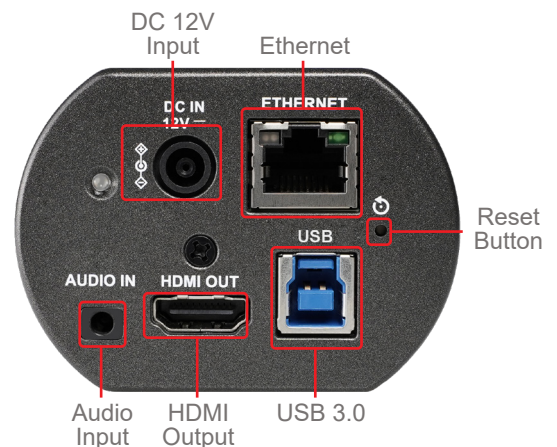

Product Specifications

Camera		Output	
Sensor	1/1.8" 9.17 MP CMOS	HDMI	2160p59.94
Video Format	2160p : 60 / 59.94 / 50 / 30 / 29.97 / 25 1080p : 60 / 59.94 / 50 / 30 / 29.97 / 25 720p : 60 / 59.94 / 50 / 30 / 29.97 / 25 1080i : 60 / 59.94 / 50	IP Stream	RTSP : HEVC 4K 59.94fps H.264 1080p 59.94fps H.264 640x360 29.97fps
Video Output Interface	HDMI 2.0 / Ethernet / USB 3.0	IP Compression	HEVC / H.264
Pixel Zoom	2x for 1080p 3x for 720p	USB Output	H.264 4K30fps MJPEG 1080p30
Digital Zoom	12x	USB Compression	H.264 / MJPEG
Viewing Angle	102° (H) 57.4° (V) 117° (D)	Network	
Aperture	F1.6	IP Protocol	RTSP / RTMP / RTMPS / MPEG-TS / SRT
Focal Lengthst	4.57mm	PoE	PoE (IEEE802.3af)
Shutter Speed	1 ~ 1/10,000 sec	Audio	
Minimum Object Distance	30cm	Input	Line In / Mic In, Phone Jack 3.5mm x1
Video S/N Ratio	> 50dB	Output	Ethernet / HDMI / USB3.0
Minimum Illumination	0.05 lux (F1.6, 50IRE, 30fps)	Compression Format	IP: G.711 / USB: PCM
Focus System	Manual	Camera Control	
Gain Control	Auto / Manual	Interface	Ethernet / USB / Remote
White Balance	Auto / Manual	Protocol	VISCAIP / ONVIF / UVC
Exposure Control	Auto / Manual	General	
IQ Sync	Yes	DC In	12V +/- 20%
WDR	Yes	Power Consumption	PoE: 11 W DC In: 10 W
3D NR	Yes	Weight	0.77 lbs (350 g)
Image Flip	Yes	Demension	4.4" x 2.8" x 2.0" (113 x 70 x 51 mm)
Tally Light	Yes		
Pan & Tilt			
ePTZ	Yes		
Preset Positions	256		

User Interface