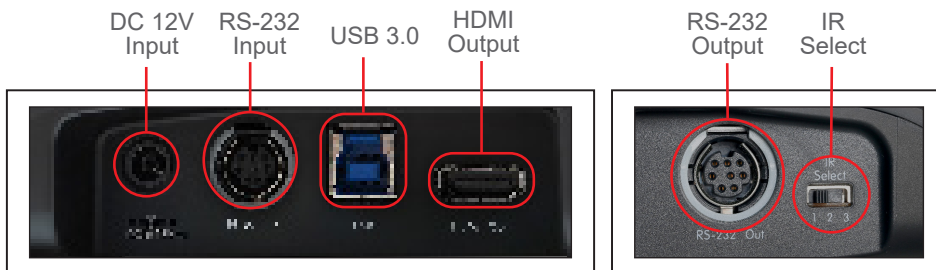

Product Specifications

Sensor	1/2.8" 2.41MP CMOS	Minimum Illumination	1.6 lux (F1.8, 50IRE, 60fps)
Video Format	HDMI: 1080p 60 / 50 fps 720p 60 / 50 fps USB: 1080p 30 / 25 fps 720p 30 / 25 fps	Focus System	Auto / Manual
Video Output (HD) Interface	HDMI / USB 3.0	Gain Control	Auto / Manual
Optical Zoom	12x	White Balance	Auto / One-Push / Manual
Digital Zoom	12x (HDMI Only)	Exposure Control	Auto / Manual
Horizontal Viewing Angle	72°	WDR	Yes
Vertical Viewing Angle	43°	3D NR	Yes
Diagonal Viewing Angle	80°	Image Flip	Yes
Panning Angle	+100° ~ -100°	Preset Positions	128
Panning Speed	100° / sec	Control Interface	RS-232 In and Out / USB
Tilting Angle	+30° ~ -30°	Control Protocol	VISCA / UVC
Tilting Speed	100° / sec	Video Stream	YUV422 / MJPEG
Aperture	F1.6~F2.8	IR Pass-through	Yes
Focal Length	f = 3.92 ~ 47.32 mm	IR Receiver	Yes
Shutter Speed	1/1 ~ 1/10,000 sec	IR Remote Control	Yes
Minimum Object Distance	500mm (Wide) ~ 1500mm (Tele)	Power Consumption	< 13W
Video S/N Ratio	> 50dB	Weight	2.9 lbs (1.3 kg)
		Dimension (W x D x H)	10.6" x 4.8" x 6.2" (267.8 x 123 x 156.1 mm)

I/O CONNECTIONS