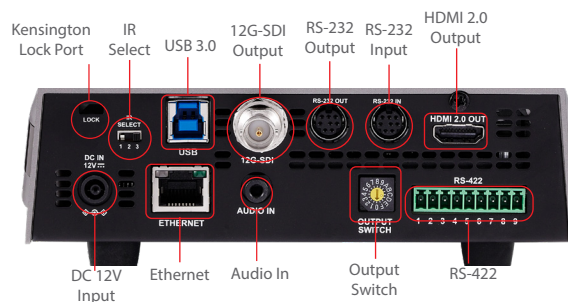

Output	
HDMI / 12G-SDI	2160p59.94
IP Stream	HEVC 4K 59.94fps H.264 1080p 59.94fps H.264 640x360 29.97fps
IP Compression	HEVC(H.265) / H.264
USB Output	H.264 4K30fps MJPEG 1080p30
USB Compression	H.264 / MJPEG
Network	
IP Protocol	RTSP / RTMP / RTMPS / MPEG-TS / SRT
PoE	PoE++ (IEEE802.3bt)
Audio	
Input	Line In / MIC In, Phone Jack 3.5mm x1
Output	Ethernet / 12G-SDI / HDMI 2.0 / USB
Compression Format	IP: G.711 / USB: PCM
Camera Control	
Interface	RS-232 / RS-422 / Ethernet / USB 3.0 / Remote
Protocol	VISCA / VISCAIP / PELCO D / ONVIF
UVC	1.1
UAC	Yes
General	
DC In	12V +/- 20%
Power Consumption	PoE: 27.5 W DC In: 27 W
Weight	6.6 lbs (3 kg)
Dimension	9.2" x 7.4" x 7.4" (232 x 188 x 189 mm)

I/O CONNECTIONS

Lumens®

Lumens Integration, Inc.
4116 Clipper Court
Fremont, CA, 94538
Phone: +1-866-600-0988
Fax: +1-510-252-1389

Lumens Europe
De Nayerstraat 17 9470
Denderleeuw Belgium
Phone : +32-473-58-38-95
Fax : +32-2-452-76-00

www.MyLumens.com