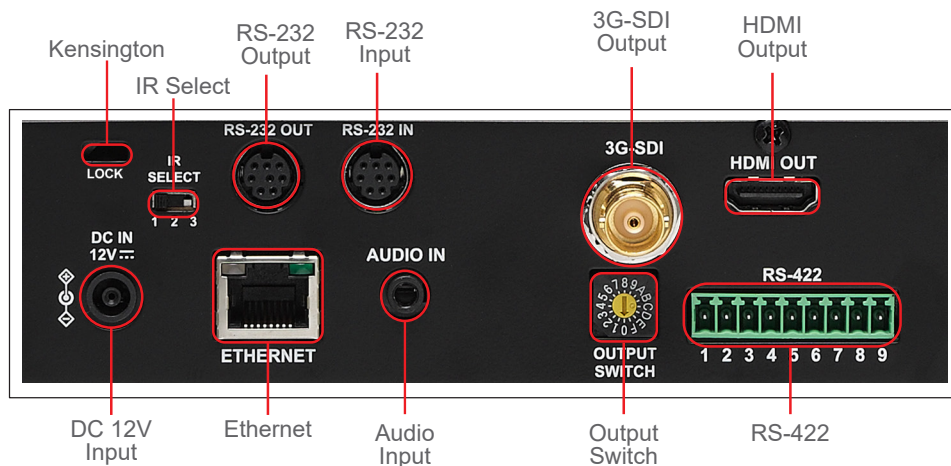

Product Specifications

Camera		Output	
Sensor	1/2.5" 8.57MP CMOS	HDMI / 3G-SDI	2160p29.97 / 1080p59.94
Video Format	2160p : 29.97 / 25 1080p : 59.94 / 50 / 29.97 / 25 1080i : 59.94 / 50 720p : 59.94 / 50 / 29.97 / 25	IP Stream	HEVC 4K 29.97fps H.264 1080P 59.94fps H.264 640x360 29.97fps
Video Output (HD) Interface	3G-SDI, HDMI, Ethernet	IP Compression	HEVC / H.264
Optical Zoom	30x	Pan & Tilt	
Digital Zoom	12x	Panning Angle	+170 ~ 170°
Horizontal Viewing Angle	68°	Panning Speed	300° / sec
Vertical Viewing Angle	38.3°	Tilting Angle	+90 ~ -30°
Diagonal Viewing Angle	78°	Tilting Speed	300° / sec
Aperture	F1.6 ~ F3.4	Preset Positions	256
Focal Length	4.6mm ~ 135mm	Audio	
Shutter Speed	1/1 ~ 1/10,000 sec	Audio Input	Line In / Mic In
Minimum Object Distance	1.5m (Wide / Tele)	Audio Output	Ethernet / SDI / HDMI
Video s/n Ratio	>50dB	Audio Compression Format	G.711
Minimum Illumination	0.1 lux (F1.6, 50IRE, 30fps)	Camera Control	
Focus System	Auto / Manual / Smart AF	Interface	RS-232 / RS-422 / Ethernet / Remote
Gain Control	Auto / Manual	Protocol	VISCA / VISCA IP / PELCO D / ONVIF
White Balance	Auto / Manual	General	
Exposure Control	Auto / Manual / Smart AE	DC In	12V +/- 20%
IQ Sync	Yes	Power Consumption	PoE: 18W DC In: 16W
WDR	Yes	Weight	4.4 lbs (2 kg)
3D NR	Yes	Dimensions	6.9" x 7.5" x 7.3" (174 x 190 x 187 mm)
Image Flip	Yes		
Tally Light	Yes		
Network			
IP Protocol	RTSP / RTMP / RTMPS / MPEG-TS / SRT		
PoE	PoE+ (IEEE802.3at)		

I/O CONNECTIONS

Lumens®

Lumens Integration, Inc.
4116 Clipper Court
Fremont, CA, 94538
Phone: +1-866-600-0988
Fax: +1-510-252-1389

Lumens Europe
De Nayerstraat 17 9470
Denderleeuw Belgium
Phone: +32-473-58-38-95
Fax: +32-2-452-76-00

www.MyLumens.com