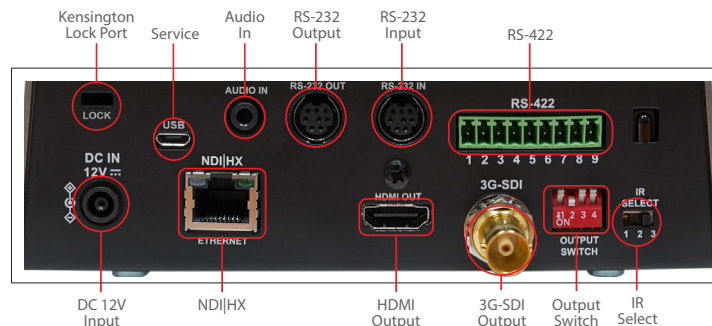

I/O Connections

Lumens Integration, Inc.
4116 Clipper Court
Fremont, CA, 94538
Phone: +1-866-600-0988
Fax: +1-510-252-1389

Lumens Europe
De Nayerstraat 17 9470
Denderleeuw Belgium
Phone: +32-473-58-38-95
Fax: +32-2-452-76-00

www.MyLumens.com