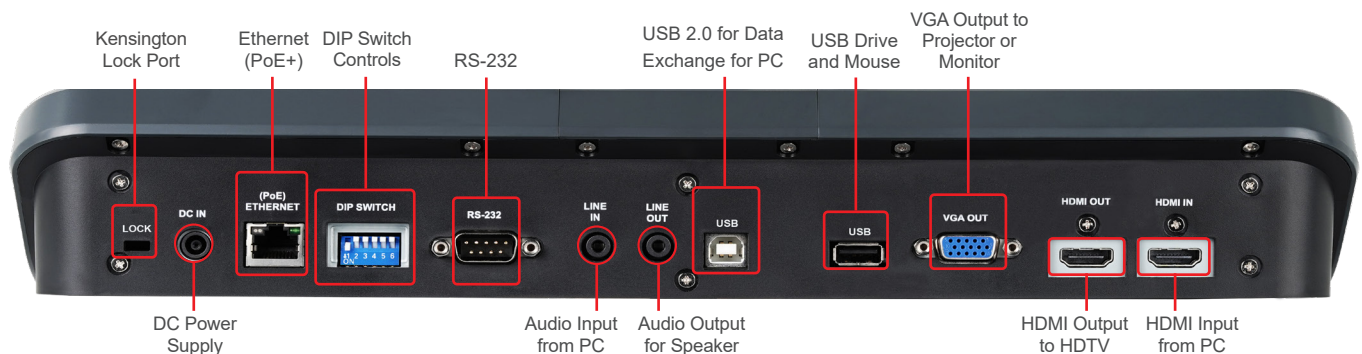

I/O Connections

Lumens Integration, Inc.
4116 Clipper Court
Fremont, CA, 94538
Phone: +1-866-600-0988
Fax: +1-510-252-1389

Lumens Europe
De Nayerstraat 17 9470
Denderleeuw Belgium
Phone : +32-473-58-38-95
Fax : +32-2-452-76-00

www.MyLumens.com