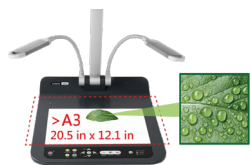

PS753

4K Desktop Document Camera

A 4K document camera with 300x zoom, HDMI, VGA, USB, and IP streaming.

Lumens® PS753 is a 300x zoom desktop document camera with a professional Sony imaging sensor. It delivers vivid colors and detailed pictures whether it is reproducing a document or a 3D object. The PS753 is easy to connect to computers, displays, and networks, with HDMI, VGA, USB, and IP outputs. It is designed for use in lecture halls and professional meetings, which require the highest resolution images for display on large screens or where the capture of fine detail is essential.

Key Features

- 4K Resolution with 300x zoom
- Supports HDMI, VGA, Ethernet, and USB output
- Shooting area (20.5" x 12.1") larger than A3
- Records to USB drives
- HDMI pass-through up to 4K resolution
- 5-year warranty*

Superior Image Quality

With a 4K camera and powerful zoom, the PS753 delivers remarkably detailed images to screens and projectors. The high-performance Sony sensor faithfully reproduces textures and colors in real-time, with excellent control over image noise.

Wide Shooting Area

Lumens PS753 is extremely versatile, capable of reproducing documents and objects larger than A3 in size (over 20.5" x 12.1" / 50cm x 30cm). This gives presenters and demonstrators the flexibility that less powerful visualizers cannot match.

Where the operator needs a close-up shot, the 300x zoom can capture the finest detail. For maximum versatility, the ePTZ functionality changes the camera angle and position to focus on a specific part of the object. This gives you the precise image you need every time.

Multi-Angle Lighting