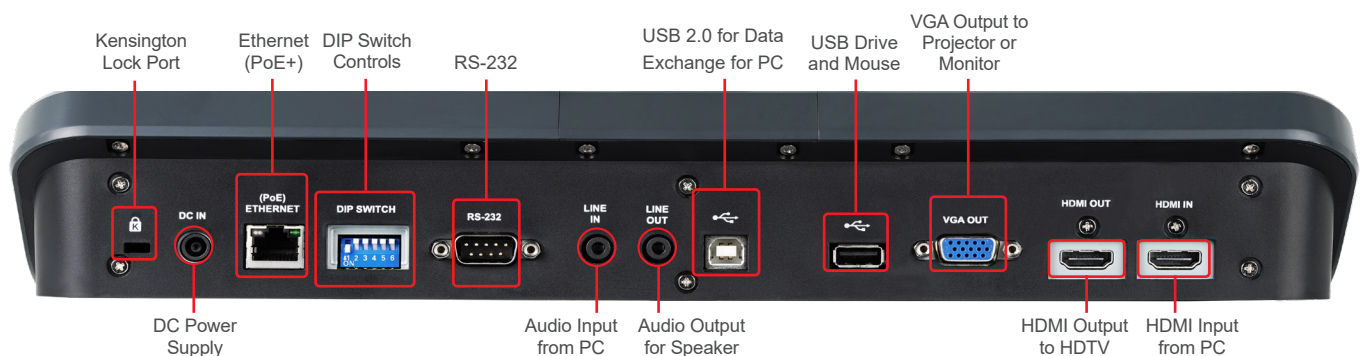

I/O Connections

Lumens Integration, Inc.
4116 Clipper Court
Fremont, CA, 94538
Phone: +1-866-600-0988
Fax: +1-510-252-1389

Lumens Europe
De Nayerstraat 17 9470
Denderleeuw Belgium
Phone : +32-473-58-38-95
Fax : +32-2-452-76-00

www.MyLumens.com