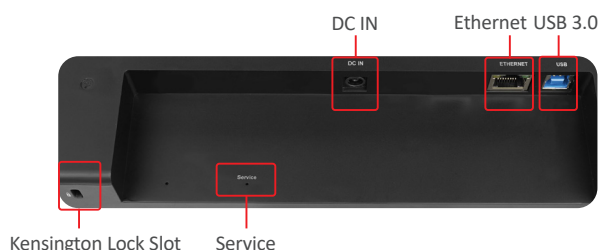

User Interface

Lumens®

Lumens Integration, Inc.
4116 Clipper Court
Fremont, CA, 94538
Phone: +1-866-600-0988
Fax: +1-510-252-1389

Lumens Europe
De Nayerstraat 17 9470
Denderleeuw Belgium
Phone : +32-473-58-38-95
Fax : +32-2-452-76-00

www.MyLumens.com