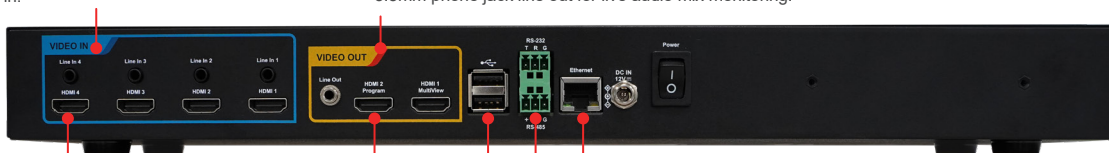

Key Features

- Supports 1080p 60/30fps recording
- Supports 4 HDMI Inputs and IP video sources including Lumens IP cameras, and standard RTSP streams.
- Supports HDMI-embedded audio or analog stereo audio with 4 channels Audio Input mixing and gain control.
- Flexible scaling and window processing, supports PIP, PBP and up to 4 windows layout and mixing
- Advanced Scenes Switch
- Webpage and plug and play GUI Director Interface
- Built-in 1TB HDD storage or optional 2TB HDD

Product Interface

■ Front Side View

■ Back Side View

Analog stereo audio Input

Supports 4 analog stereo audio (3.5 mm phone jack) For line in.

Line Out

3.5mm phone jack line out for live audio mix monitoring.

HDMI Input

Supports 4 full HD HDM video inputs and HDMI-embedded audio.

HDMI Output x2

One Program(mixed video) and one Multi-view(GUI) interface output to display.

USB 2.0

Supports USB Mouse and Keyboard for the GUI interface operations.

Optional Accessory

Lumens LC-RC01 remote control panel, a wall plate for the LC200 to control the live streaming, recording, and video file saving options. The panel provides three macro functions that can remotely switch the scene and control the cameras preset. The LC-RC01 can be extended to 30 meters through a Cat 5e cable. It can be mounted on walls and furniture in any standard one-gang US/EU A/V frame enclosure. Equipped with a USB port, it supports USB flash drives to record or backup video files. The LC-RC01 offers greater flexibility for operating the LC200.