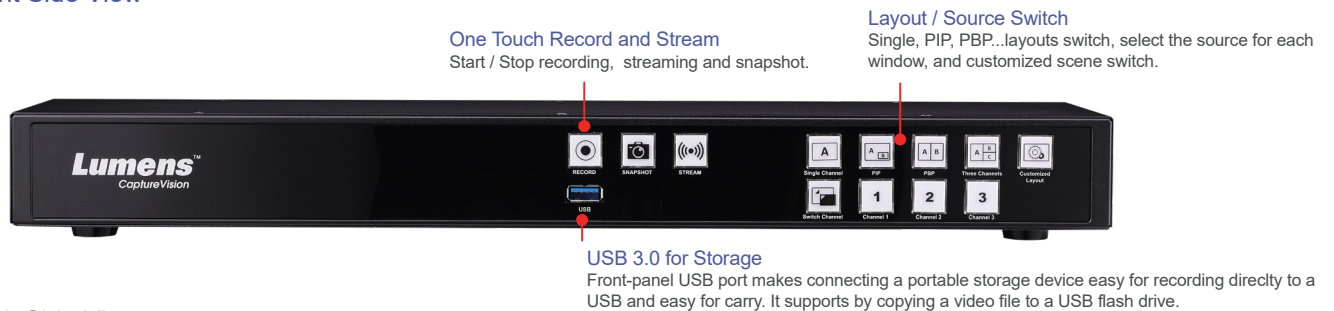

Product Interface

■ Front Side View

■ Back Side View

Analog stereo audio Input

Supports 4 analog stereo audio (3.5 mm phone jack) For line in.