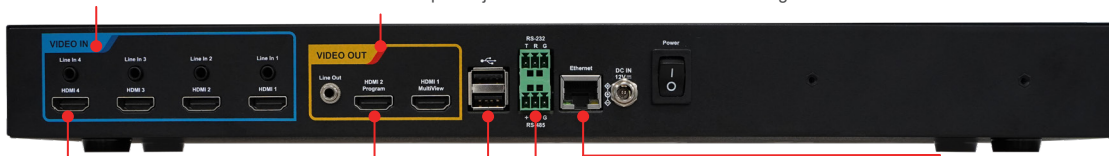

LC200 CaptureVision System

Lumens CaptureVision System LC200 is an innovative media processor that allows you to record and create live streaming by mixing, encoding, and switching up to 4 HDMI or 3 IP video sources, and 4 audio sources. The LC200 can backup video files to a content management server or stream to most cloud video servers. It is applicable for use in education, corporate, government, healthcare, house of worship, and other applications.

Key Features

- Supports 1080p 60/30fps recording
- Supports 4 HDMI Inputs and IP video sources including Lumens IP cameras, and standard RTSP streams.
- Supports HDMI-embedded audio or analog stereo audio with 4 channels Audio Input mixing and gain control.
- Flexible scaling and window processing, supports PIP, PBP and up to 4 windows layout and mixing
- Advanced Scenes Switch
- Webpage and plug and play GUI Director Interface
- Built-in 1TB HDD storage or optional 2TB HDD

Product Interface

■ Front Side View

■ Back Side View

Analog stereo audio Input

Supports 4 analog stereo audio (3.5 mm phone jack) For line in.

Line Out

3.5mm phone jack line out for live audio mix monitoring.

Optional Accessory

Lumens LC-RC01 remote control panel, a wall plate for the LC200 to control the live streaming, recording, and video file saving options. The panel provides three macro functions that can remotely switch the scene and control the cameras preset. The LC-RC01 can be extended to 30 meters through a Cat 5e cable. It can be mounted on walls and furniture in any standard one-gang US/EU A/V frame enclosure. Equipped with a USB port, it supports USB flash drives to record or backup video files. The LC-RC01 offers greater flexibility for operating the LC200.