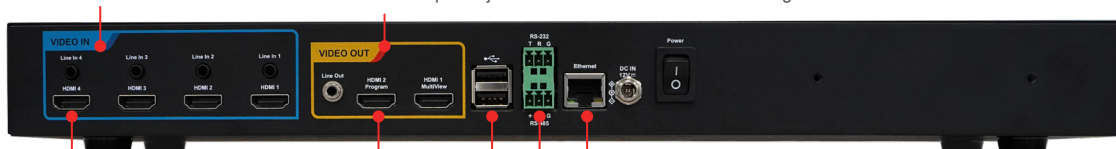

Key Features

- Supports 1080p 60/30fps recording
- Supports 4 HDMI Inputs and IP video sources including Lumens IP cameras, and standard RTSP streams.
- Supports HDMI-embedded audio or analog stereo audio with 4 channels Audio Input mixing and gain control.
- Flexible scaling and window processing, supports PIP, PBP and up to 4 windows layout and mixing
- Advanced Scenes Switch
- Webpage and plug and play GUI Director Interface
- Built-in 1TB HDD storage or optional 2TB HDD

Product Interface

■ Front Side View

■ Back Side View

Analog stereo audio Input

Supports 4 analog stereo audio (3.5 mm phone jack) For line in.

Line Out

3.5mm phone jack line out for live audio mix monitoring.

Optional Accessory

Lumens LC-RC01 remote control panel, a wall plate for the LC200 to control the live streaming, recording, and video file saving options. The panel provides three macro functions that can remotely switch the scene and control the cameras preset. The LC-RC01 can be extended to 30 meters through a Cat 5e cable. It can be mounted on walls and furniture in any standard one-gang US/EU A/V frame enclosure. Equipped with a USB port, it supports USB flash drives to record or backup video files. The LC-RC01 offers greater flexibility for operating the LC200.