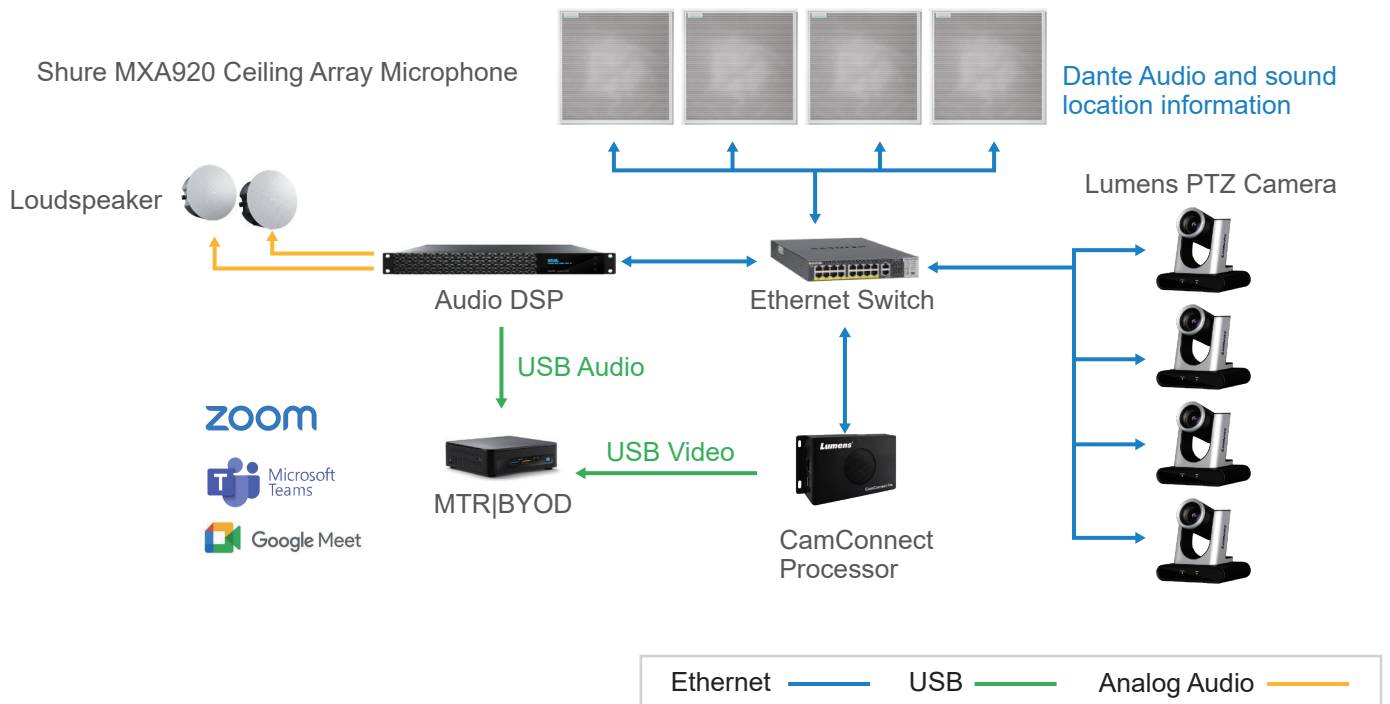

Lumens[®]

Voice-Tracking Camera Solution

CamConnect Pro

CamConnect™ Pro

Lumens Voice-Tracking Camera Solution

Lumens[®]

Wouldn't your video conferences be better if the camera focused on the presenter?

With Lumens CamConnect™ Pro and Shure MXA920 Ceiling Array Microphone, your in-room cameras automatically capture the active speaker. CamConnect™ Pro transforms the remote experience delivering instant meeting equity, greater engagement, and more meaningful interaction.

AI-Box1

CamConnect Processor

- Supports up-to 4 IP cameras
- Supports up-to 16 multiple array microphones
- Supports PBP and 2x2 multiview output
- AI algorithm for people tracking and center stage

Lumens Voice-Tracking Camera Solution

CamConnect Pro

Multiple Camera Auto Switch

Voice Tracking Camera Control

Hybrid Audio-Visual Tracking Algorithm

Microphone Arrays and Digital Signal Processors

Diagram

Shure MXA920 Ceiling Array Microphone

Lumens

VC-TR40 AI Auto-Tracking Camera

VC-R30 Full HD IP PTZ Camera

VC-A71P 4K 60fps IP PTZ Camera

VC-A61P 4K 30fps IP PTZ Camera

VC-A51P Full HD PTZ Camera