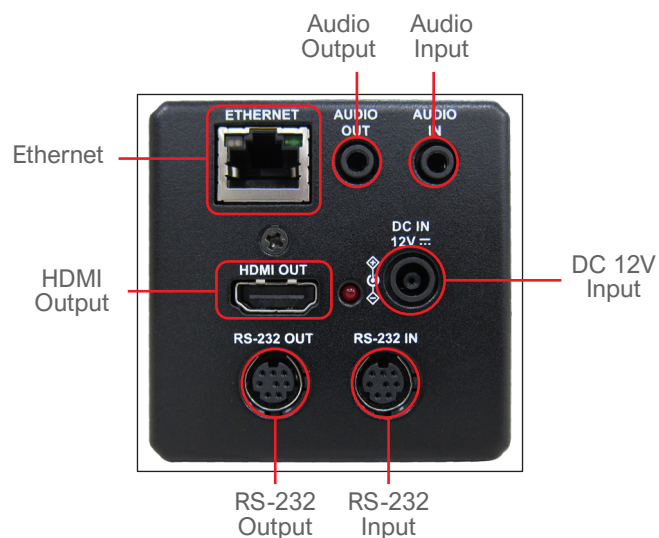

Product Specifications

Camera	
Sensor	1/2.5" 8.57 MP CMOS
Video Format	2160p : 60 / 59.94 / 50 / 30 / 29.97 / 25 1080p : 60 / 59.94 / 50 / 30 / 29.97 / 25 720p : 59.94 / 50 / 29.97 / 25 1080i : 60 / 59.94 / 50
Video Output Interface	HDMI 2.0 / Ethernet
Optical Zoom	30x
Digital Zoom	12x
Horizontal Viewing Angle	68°
Vertical Viewing Angle	38.3°
Diagonal Viewing Angle	78°
Aperture	F1.6 ~ F3.4
Focal Length	4.6mm ~ 135mm
Shutter Speed	1 ~ 1/10,000 sec
Minimum Object Distance	1.5m (Wide / Tele)
Video S/N Ratio	> 50dB
Minimum Illumination	0.1 lux (F1.6, 50IRE, 30fps)
Focus System	Auto / Manual / Smart AF
Gain Control	Auto / Manual
White Balance	Auto / Manual
Exposure Control	Auto / Manual
WDR	Yes
3D NR	Yes
Image Flip	Yes
Tally Light	Yes
Preset Positions	256

Output	
HDMI	2160p59.94
IP Stream	HEVC(H.265) 2160p 60fps H.264 1080p 60fps H.264 640x360 30fps
IP Compression	H.264 / HEVC(H.265)
Network	
IP Protocol	RTSP / RTMP / RTMPS / MPEG-TS / SRT
PoE	PoE (IEEE802.3af)
Audio	
Input	Line In / MIC In
Output	Ethernet / HDMI
Compression Format	AAC / G.711
Camera Control	
Interface	RS-232 / Ethernet
Protocol	VISCA / VISCAIP / PELCO D / ONVIF
General	
DC In	12V +/- 20%
Power Consumption	PoE: 10 W DC In: 9 W
Weight	2.2 lbs (1 kg)
Dimension	6.7" x 2.6" x 2.6" (170 x 67 x 67 mm)

I/O CONNECTIONS

Lumens®

Lumens Integration, Inc.
4116 Clipper Court
Fremont, CA, 94538
Phone: +1-866-600-0988
Fax: +1-510-252-1389

Lumens Europe
De Nayerstraat 17 9470
Denderleeuw Belgium
Phone : +32-473-58-38-95
Fax : +32-2-452-76-00

www.MyLumens.com