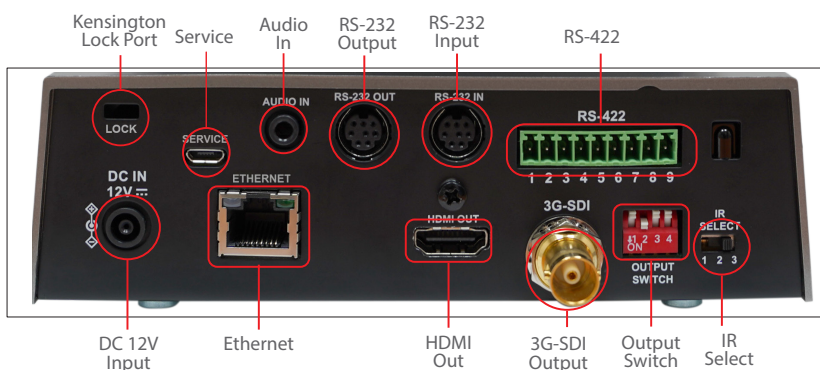

Product Specifications

Camera	
Sensor	1/2.8" 2.16MP CMOS
Video Format	1080p: 60 / 59.94 / 50 / 30 / 29.97 / 25 1080i: 60 / 59.94 / 50 720p: 60 / 59.94 / 50
Video Output (HD) Interface	3G-SDI / HDMI / Ethernet
Optical Zoom	20x
Viewing Angle	57° (H) / 32.1° (V) / 65.4° (D)
Aperture	F1.6 ~ F3.8
Focal Length	5.33mm ~ 110mm
Shutter Speed	1/1 ~ 1/10,000 sec
Minimum Object Distance	1.5m (Wide / Tele)
Video S/N Ratio	> 50dB
Minimum Illumination	1.0 lux (F1.6, 50IRE, 30fps)
Focus System	Auto / Manual / Smart AF
Gain Control	Auto / Manual
White Balance	Auto / Manual
Exposure Control	Auto / Manual
WDR	Yes
3D NR	Yes
Image Flip	Yes
AR / VR Systems	FreeD
Tally Light	Yes
Network	
IP Protocol	RTSP / RTMP / RTMPS / MPEG-TS / SRT
PoE	PoE+ (IEEE802.3at)

Pan & Tilt	
Panning Angle	+170° ~ -170°
Panning Speed	300° / sec
Tilting Angle	+90° ~ -30°
Tilting Speed	300° / sec
Preset Positions	128
Output	
HDMI / 3G-SDI	1080p60
IP Stream	First: H.264 1080p 60fps Second: H.264 / MJPEG D1 30fps
IP Compression	H.264 / MJPEG
Audio	
Input	Line In / MIC In
Output	Ethernet / SDI / HDMI
Compression Format	AAC / G.711
Camera Control	
Interface	RS-232 / RS-422 / Ethernet
Protocol	VISCA / VISCAIP / PELCO D / ONVIF
IR Pass-through	Yes
IR Receiver	Yes
IR Remote Control	Yes
General	
DC In	12V +/- 20%
Power Consumption	PoE: 18.5W DC In: 17W
Weight	4.4 lbs (2 kg)
Dimensions (W x H x D)	6.9" x 7.3" x 7.3" (174 x 186 x 187 mm)

I/O Connections

Lumens®

Lumens Integration, Inc.
4116 Clipper Court
Fremont, CA, 94538
Phone: +1-866-600-0988
Fax: +1-510-252-1389

Lumens Europe
De Nayerstraat 17 9470
Denderleeuw Belgium
Phone: +32-473-58-38-95
Fax: +32-2-452-76-00

www.MyLumens.com