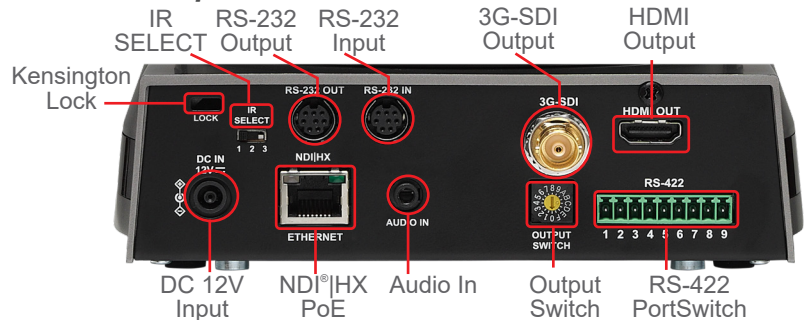

Output	
HDMI / 3G-SDI	HDMI Output: 2160p59.94 3G-SDI Output: 1080p59.94
IP Stream	NDI: HEVC(H.265) 4K59.94fps H.264 640x360 29.97fps or RTSP: HEVC(H.265) 4K 59.94fps H.264 1080p 59.94fps H.264 640x360 29.97fps
IP Compression	H.264/ HEVC(H.265)
Pan & Tilt	
Panning Angle	+170° ~ -170°
Panning Speed	300°/ sec
Tilting Angle	+90° ~ -30°
Tilting Speed	300°/ sec
Preset Positions	256
Audio	
Audio Input	Line In/ Mic In
Audio Output	Ethernet / SDI/ HDMI
Audio Compression Format	AAC / G.711
Camera Control	
Interface	RS-232 / RS-422 / Ethernet / Remote
Protocol	VISCA / VISCAIP / PELCO D / NDI / ONVIF
General	
DC In	12V +/- 20%
Power Consumption	PoE: 18W DC In: 16W
Weight	2 kg (4.4 lbs)
Dimensions	174 x 190 x 187 mm

Compatible Software

Open Broadcasting Software

I/O Connections

Lumens Integration, Inc.
4116 Clipper Court
Fremont, CA, 94538
Phone: +1-866-600-0988
Fax: +1-510-252-1389

Lumens Europe
De Nayerstraat 17 9470
Denderleeuw Belgium
Phone: +32-473-58-38-95
Fax: +32-2-452-76-00

www.MyLumens.com