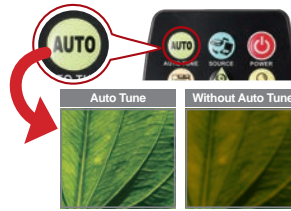

Annotation without PC

Most document cameras require a PC to carry out image annotation. LumensTM has developed a PC-free solution, using a USB wired or wireless mouse to enable the image to be directly edited.

Instant Image Adjustment

An Auto Tune button adjusts the clarity, brightness, and color according to the actual environment automatically. A new image process technology speeds up its function so that the image adjustment becomes more efficient.