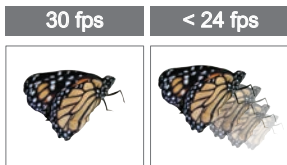

Built-in Power

A stable power supply provides a constant image and data flow.

Anti-Reflection

With the Lumens™ side lamp gooseneck design, the direction of the light source can be adjusted according to the environment in order to prevent reflections.

Instant Image Adjustment

An Auto Tune button adjusts the clarity, brightness, and color according to the actual environment automatically. A new image process technology speeds up its function so that the image adjustment becomes more efficient.

Extremely Smooth Dynamic Image

With 30fps capture every tiny movement during playback without delays.

Joint-free Gooseneck

Highly flexible and joint-free gooseneck design ensures smooth quality without vibration, easy to use, and a 360° viewing angle.