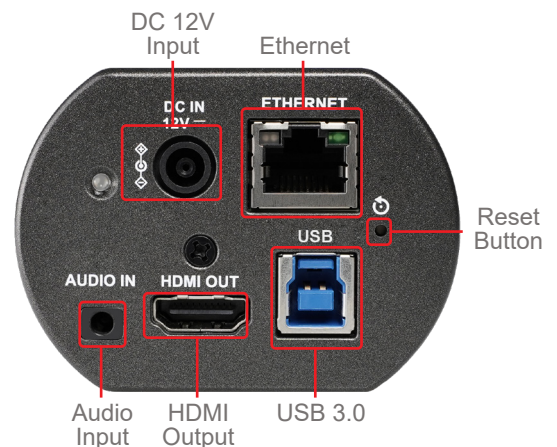

Product Specifications

Camera		Output	
Sensor	1/1.8" 9.17 MP CMOS	HDMI	2160p59.94
Video Format	2160p : 60 / 59.94 / 50 / 30 / 29.97 / 25 1080p : 60 / 59.94 / 50 / 30 / 29.97 / 25 720p : 60 / 59.94 / 50 / 30 / 29.97 / 25 1080i : 60 / 59.94 / 50	IP Stream	RTSP : HEVC(H.265) 4K 59.94fps H.264 1080p 59.94fps H.264 640x360 29.97fps
Video Output Interface	HDMI 2.0 / Ethernet / USB 3.0	IP Compression	H.264 / HEVC(H.265)
Pixel Zoom	2x for1080p 3x for 720p	USB Output	H.264 4K30fps MJPEG 1080p30
Digital Zoom	12x	USB Compression	H.264 / MJPEG
Viewing Angle	102° (H) 57.4° (V) 117° (D)	Network	
Aperture	F1.6	IP Protocol	RTSP / RTMP / RTMPS / MPEG-TS / SRT
Focal Lengthst	4.57mm	PoE	PoE (IEEE802.3af)
Shutter Speed	1 ~ 1/10,000 sec	Audio	
Minimum Object Distance	30cm	Input	Line In / Mic In, Phone Jack 3.5mm x1
Video S/N Ratio	> 50dB	Output	Ethernet / HDMI / USB3.0
Minimum Illumination	0.05 lux (F1.6, 50IRE, 30fps)	Compression Format	AAC / G.711 / PCM
Focus System	Manual	Camera Control	
Gain Control	Auto / Manual	Interface	Ethernet / USB / Remote
White Balance	Auto / Manual	Protocol	VISCAIP / ONVIF / UVC
Exposure Control	Auto / Manual	General	
IQ Sync	Yes	DC In	12V +/- 20%
WDR	Yes	Power Consumption	PoE: 11 W DC In: 10 W
3D NR	Yes	Weight	0.77 lbs (350 g)
Image Flip	Yes	Demension	4.4" x 2.8" x 2.0" (113 x 70 x 51 mm)
Tally Light	Yes		
Pan & Tilt			
ePTZ	Yes		
Preset Positions	256		

User Interface

Compatible Software

Lumens®

Lumens Integration, Inc.
4116 Clipper Court
Fremont, CA, 94538
Phone: +1-866-600-0988
Fax: +1-510-252-1389

Lumens Europe
De Nayerstraat 17 9470
Denderleeuw Belgium
Phone : +32-473-58-38-95
Fax : +32-2-452-76-00

www.MyLumens.com