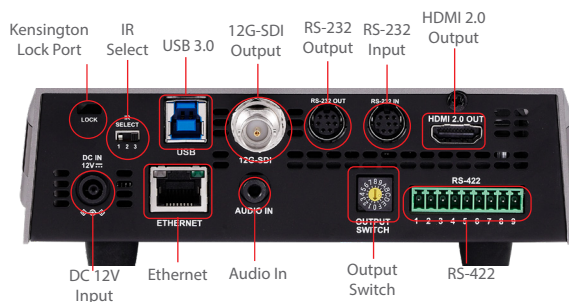

Output	
HDMI / 12G-SDI	2160p59.94
IP Stream	HEVC(H.265) 4K 59.94fps H.264 1080p 59.94fps H.264 640x360 29.97fps
IP Compression	H.264 / HEVC(H.265)
USB Output	H.264 4K30fps MJPEG 1080p30
USB Compression	H.264 / MJPEG
Network	
IP Protocol	RTSP / RTMP / RTMPS / MPEG-TS / SRT
PoE	PoE++ (IEEE802.3bt)
Audio	
Input	Line In / MIC In, Phone Jack 3.5mm x1
Output	Ethernet / 12G-SDI / HDMI 2.0 / USB
Compression Format	AAC / G.711 / PCM
Camera Control	
Interface	RS-232 / RS-422 / Ethernet / USB 3.0 / Remote
Protocol	VISCA / VISCAIP / PELCO D / ONVIF / UVC
UVC	1.1
UAC	Yes
General	
DC In	12V +/- 20%
Power Consumption	PoE: 27.5 W DC In: 27 W
Weight	6.6 lbs (3 kg)
Dimension	9.2" x 7.4" x 7.4" (232 x 188 x 189 mm)

I/O CONNECTIONS

Lumens®

Lumens Integration, Inc.
4116 Clipper Court
Fremont, CA, 94538
Phone: +1-866-600-0988
Fax: +1-510-252-1389

Lumens Europe
De Nayerstraat 17 9470
Denderleeuw Belgium
Phone : +32-473-58-38-95
Fax : +32-2-452-76-00

www.MyLumens.com